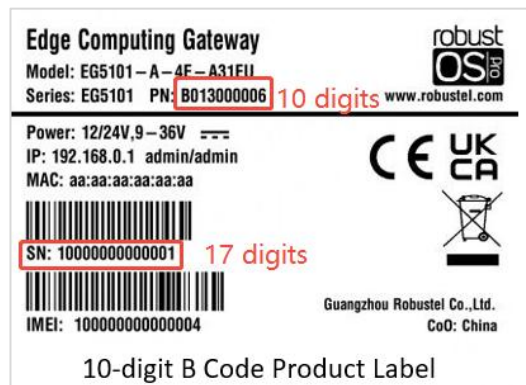

Original vs. New Format Examples:

	SN	B Code						Year		Month		Sequence No.			
Original	SN	x	x	x	x	x	x	x	x	x	x	x	x	x	x
Example - Original SN	SN	0	6	4	8	0	5	2	4	0	8	0	0	0	1

	SN	New B Code										Year		Month		Sequence No.			
New	SN	x	x	x	x	x	x	x	x	x	x	x	x	x	x	x	x	x	x
Example - New SN	SN	0	0	6	4	0	0	8	0	5	2	4	0	8	0	0	0	0	1

- **Accessories Order Code Update:** The change to the 10-digit format will be applied across all accessory items. Please refer to Appendix III for the accessories order code correspondence table.

2. **Supporting Documents:**

- Appendix I: Product Order Code Correspondence Table
- Appendix II: Product B Code and Serial Number Correspondence Table
- Appendix III: Accessories Order Code Correspondence Table

3. **Notes:**

- Products already End-of-Life (EOL) follow the same correspondence rules but are not listed separately.
- All new Robustel products released on or after December 12, 2025, will adopt the 10-digit order code and 17-digit serial number format.
- For questions, contact your sales representative or: pm@robustel.com.

Identification of Changed Product

The change can be identified on the following locations:

Example: Product Unit Label

Example: Accessory Label