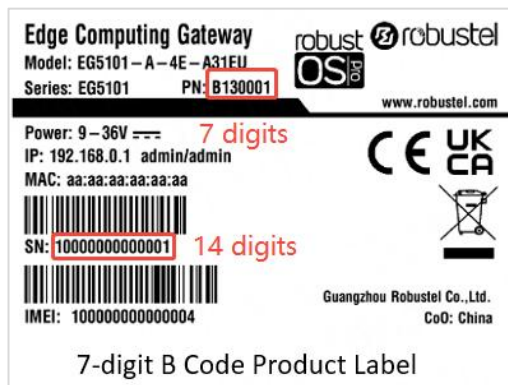

Original vs. New Format Examples:

	SN	B Code						Year		Month		Sequence No.			
Original	SN	x	x	x	x	x	x	x	x	x	x	x	x	x	x
Example - Original SN	SN	0	6	4	8	0	5	2	4	0	8	0	0	0	1

	SN	New B Code										Year		Month		Sequence No.			
New	SN	x	x	x	x	x	x	x	x	x	x	x	x	x	x	x	x	x	x
Example - New SN	SN	0	0	6	4	0	0	8	0	5	2	4	0	8	0	0	0	0	1

- **Accessories Order Code Update:** The change to the 10-digit format will be applied across all accessory items. Please refer to Appendix III for the accessories order code correspondence table.

2. **Supporting Documents:**

- Appendix I: Product Order Code Correspondence Table
- Appendix II: Product B Code and Serial Number Correspondence Table
- Appendix III: Accessories Order Code Correspondence Table

3. **Notes:**

- Products already End-of-Life (EOL) follow the same correspondence rules but are not listed separately.
- All new Robustel products released on or after December 12, 2025, will adopt the 10-digit order code and 17-digit serial number format.
- For questions, contact your sales representative or: pm@robustel.com.

Identification of Changed Product

The change can be identified on the following locations:

Example: Product Unit Label

Example: Accessory Label